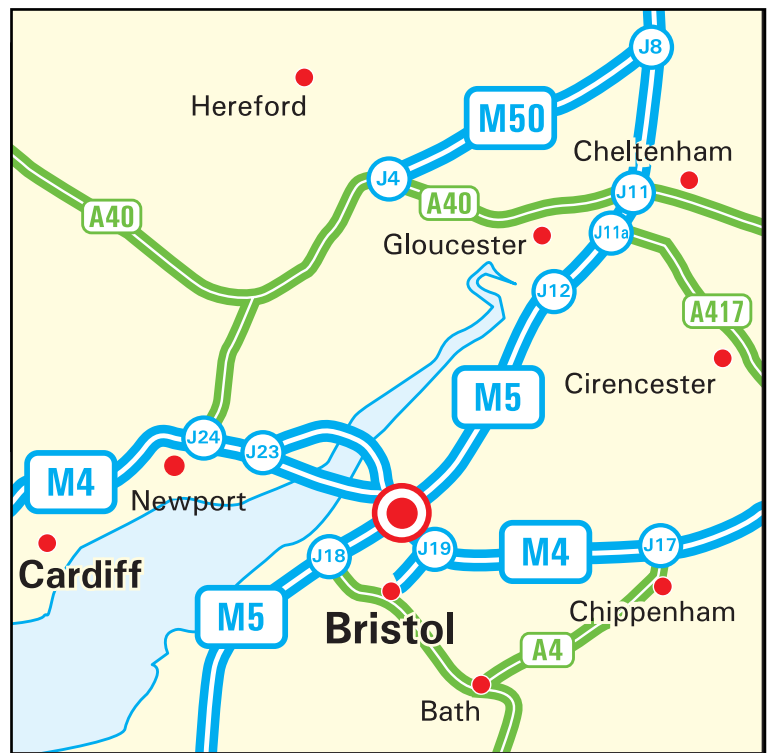

AZTEC HOTEL & SPA

SHIRE HOTELS

RAC Hotel Group of the Year 2004 - 05
AA Hotel Group of the Year 2003 - 04

From M4 Junction 20 - East and West
Join M5 (South West) and keep to the nearside lane as lanes merge. Junction 16 (M5) is only a short distance from the M4. At the exit, stay in the left filter lane, turning left at the roundabout, heading towards Bristol/Filton. Move across to the centre lane ready for the next (large) roundabout. You will see the hotel on your right. To reach the hotel turn right into the Aztec Business Park and then left at the small roundabout. Take the next (immediate) left turn and then left again into the Hotel car park.

From M5 North
Leave the M5 at junction 16 (from the North it is close by after passing under the M4/M5 interchange). Be sure to move over to the nearside lane ready for Junction 16. Then proceed as above.

From M5 South
Leave the M5 at junction 16. At the junction roundabout turn right. At the next roundabout you will see the hotel on your right. To reach the hotel, turn right into the Aztec Business park and then left at the small roundabout. Take the next (immediate) left turn and then left again into the Hotel car park.